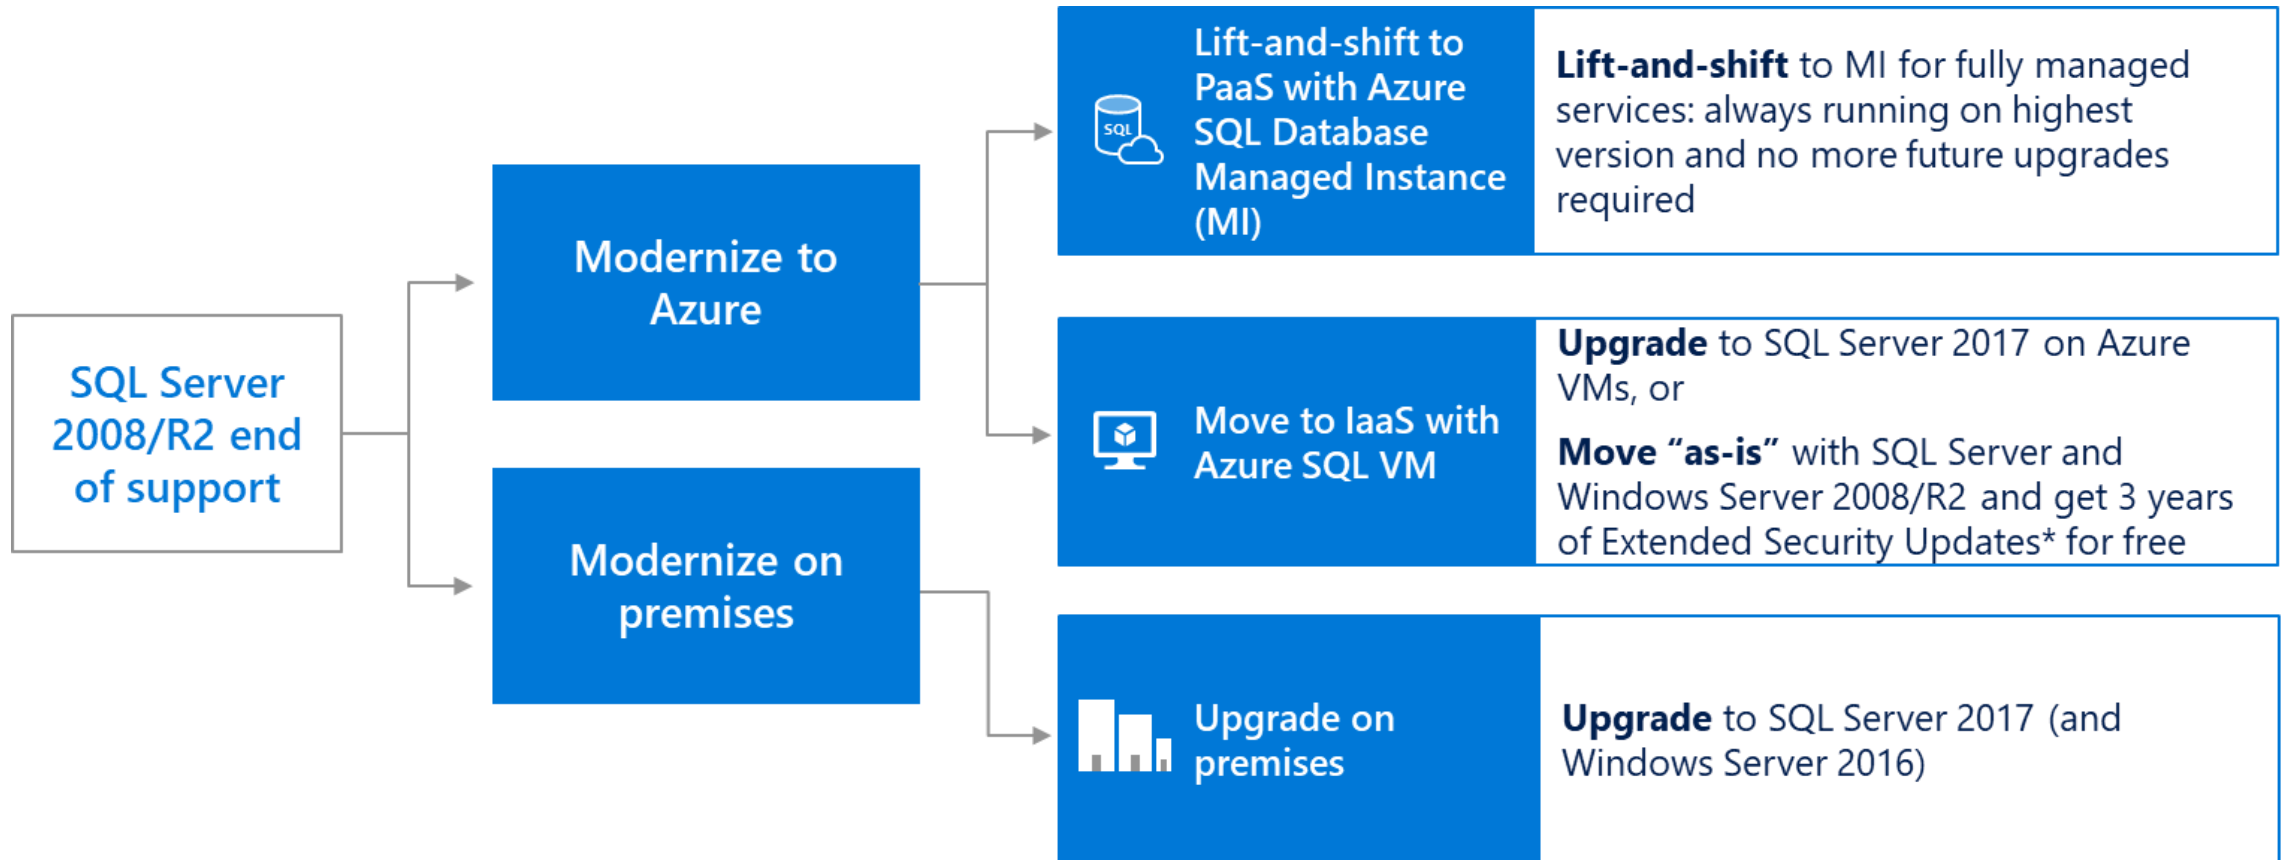

SQL 2008 MIGRATION APPROACH