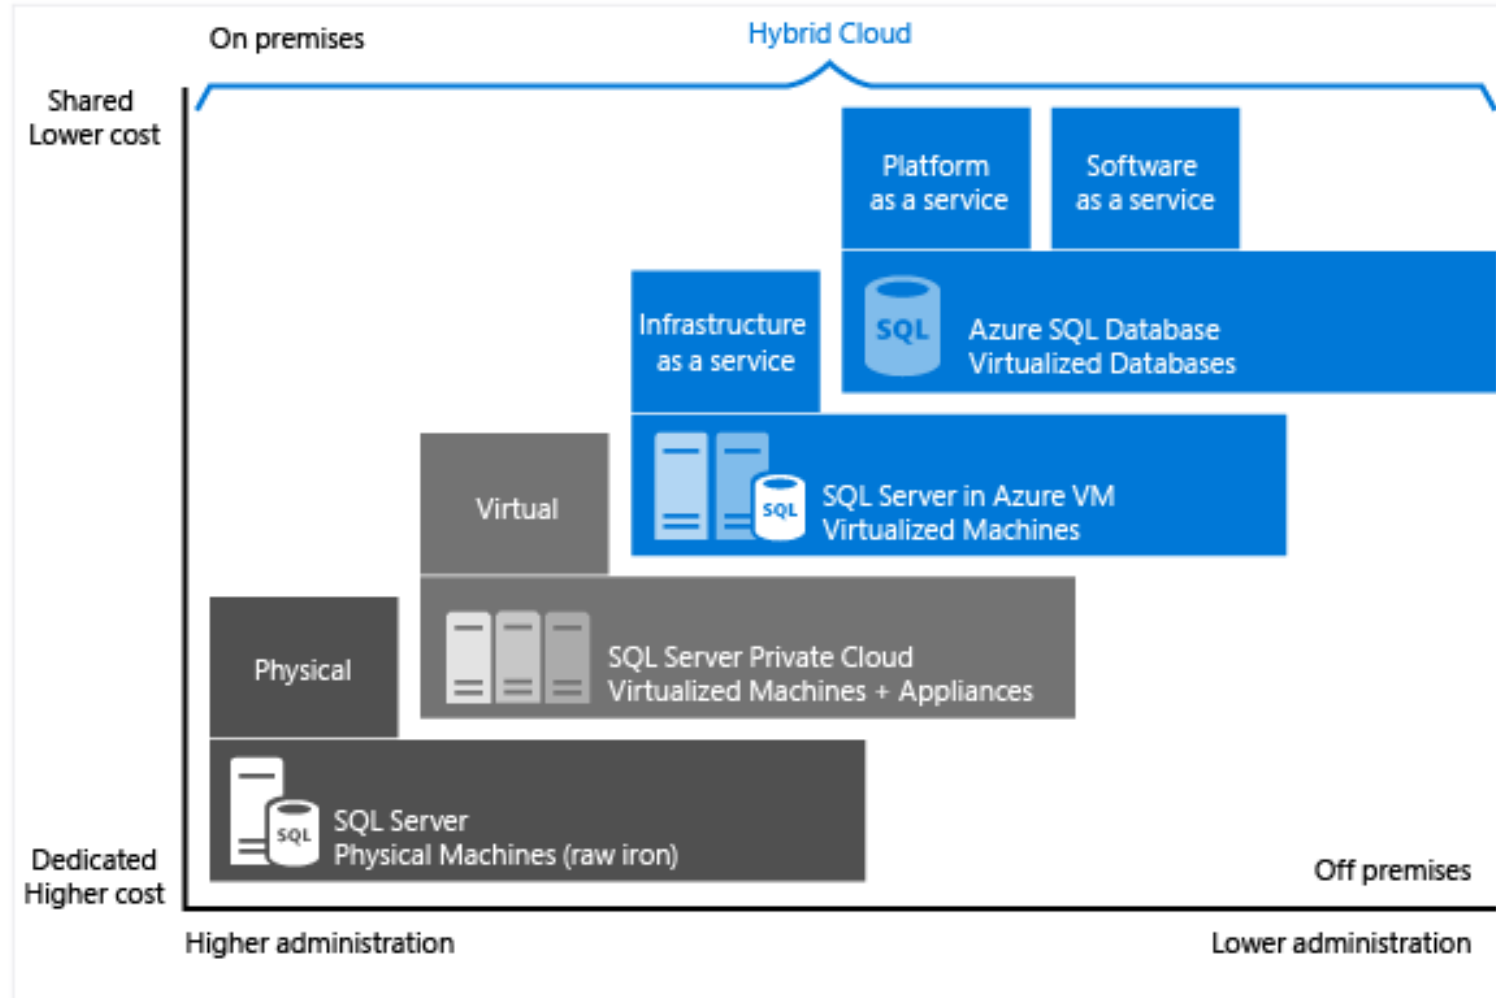

SOME DEFINITIONS