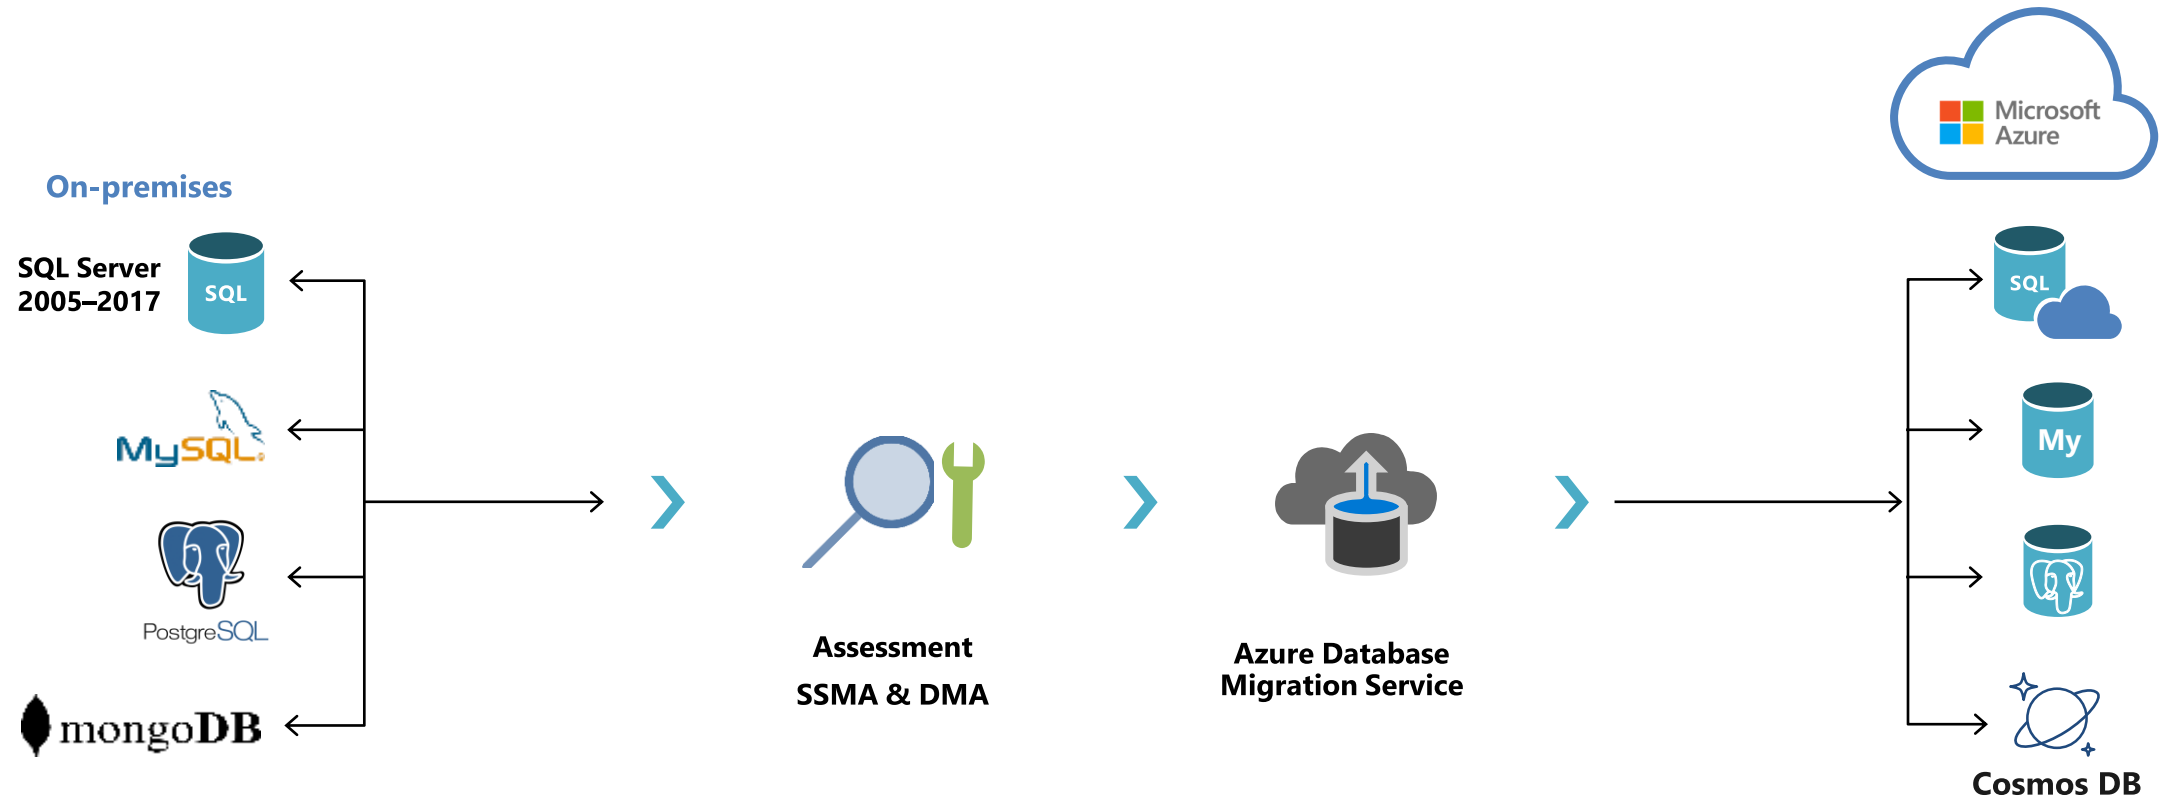

DATA MIGRATION ASSISTANT (DMA) / SQL SERVER MIGRATION ASSISTANT (SSMA)

- Tools provided by Microsoft
- Used for identifying blocking migration issues
- Useful to have a high level approach
- Use Data Migration Assistant with Microsoft technology
- Use SQL Server Migration Assistant with non-ms technology

MIGRATION POSSIBILITIES

- Data Migration Assistant
- Bacpac export
- Database Backup
- SQL Replication
- ...

DATA MIGRATION FLOW

Seamless, end to end solution | Near-zero downtime | Migrate at-scale from multiple sources

DATA MIGRATION SERVICE

Cloud based migration solution

Deploy to VNET

Several tiers

DATA MIGRATION SERVICE

Demonstration Data Migration Service

HOW CAN REALDOLMEN HELP?

- Cloud Database Assessment
- Cloud Roadmap
- SQL Server Roadmap