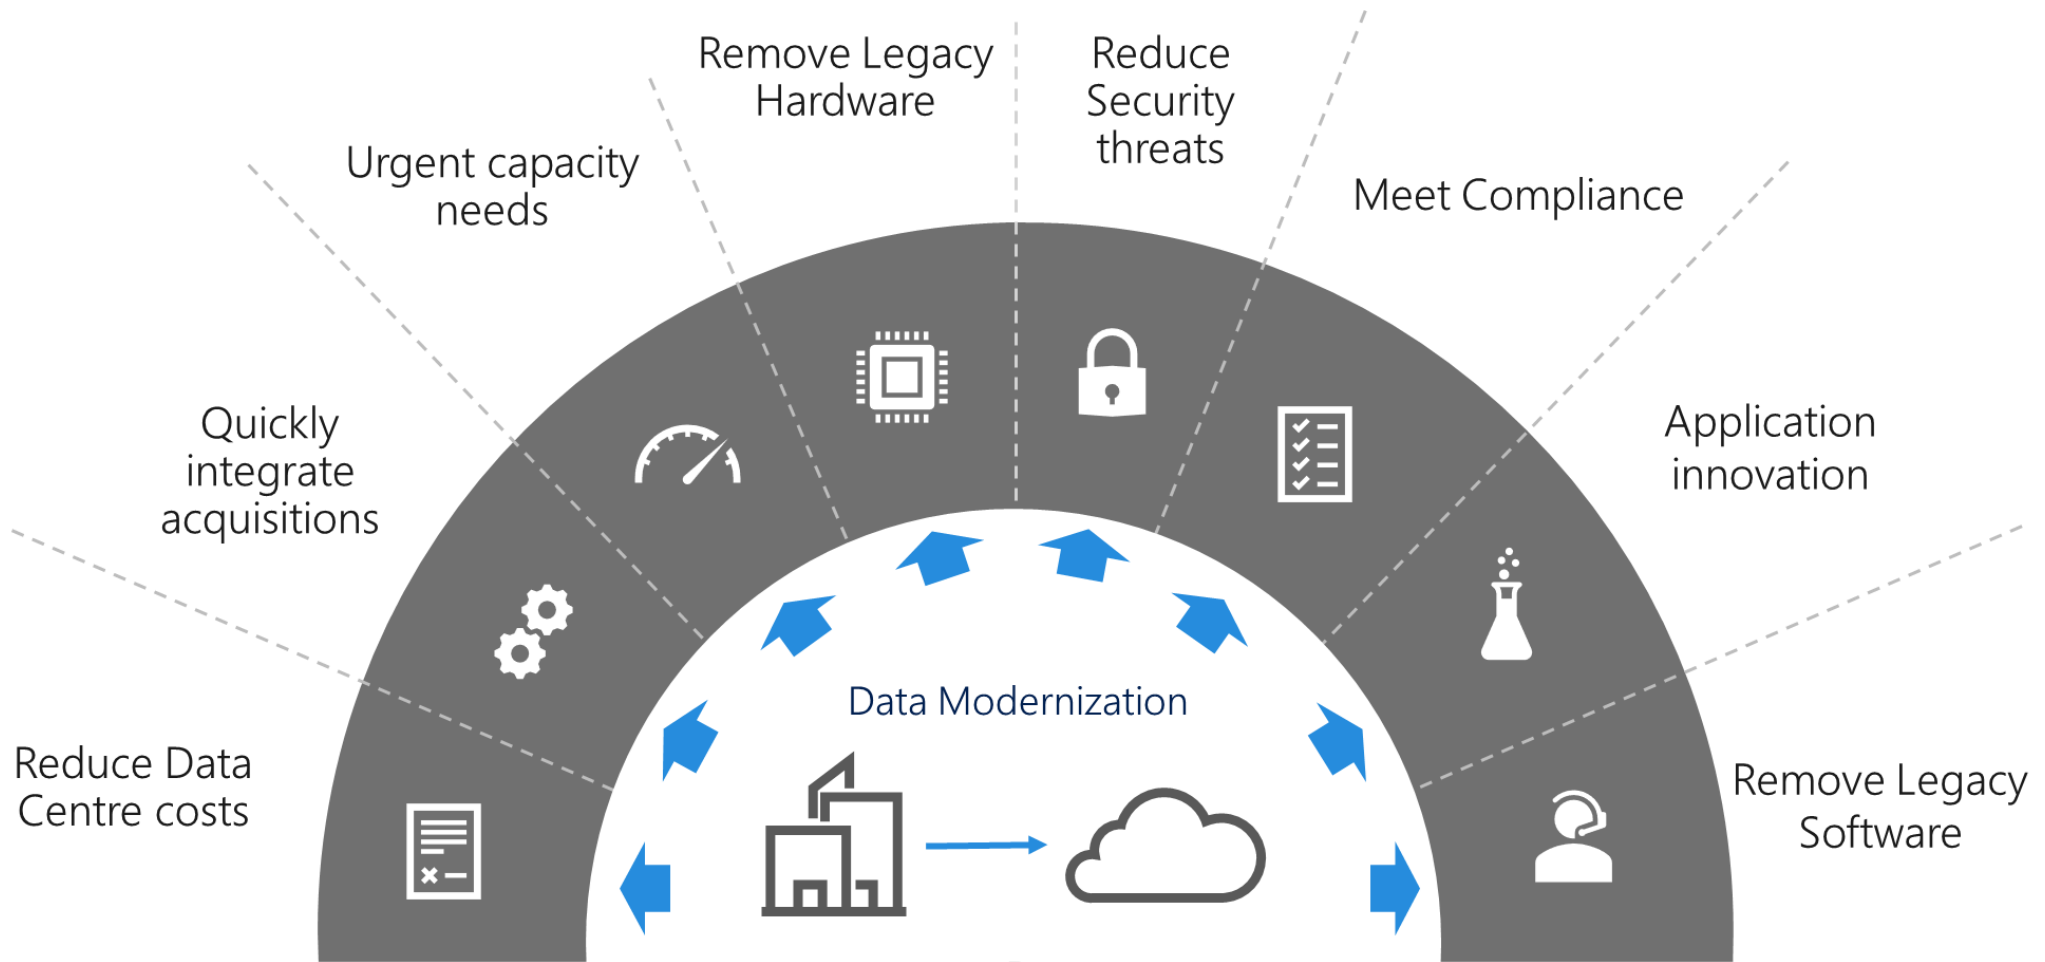

WHY CHANGE YOUR DATA PLATFORM?