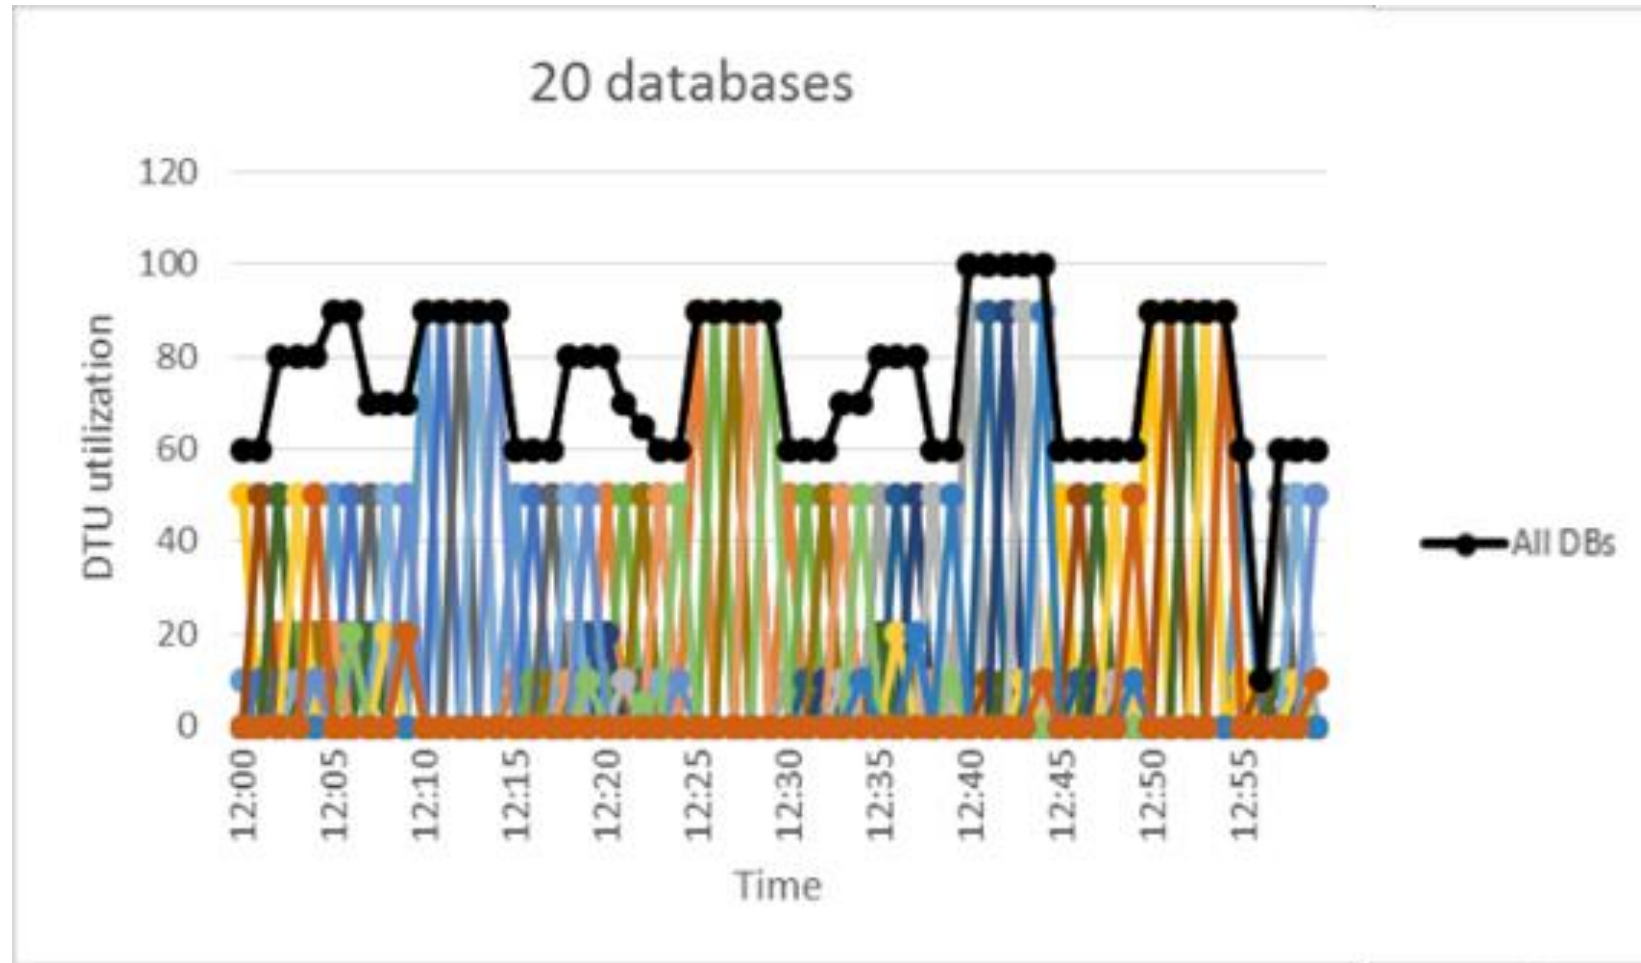

ELASTIC DATABASE POOL

MANAGED INSTANCES

- New deployment option enabling friction-free migration of SQL Server workloads to a fully-managed service

Fully-managed service

- Built on the same infrastructure as SQL Database
- Provides the same benefits (PaaS)