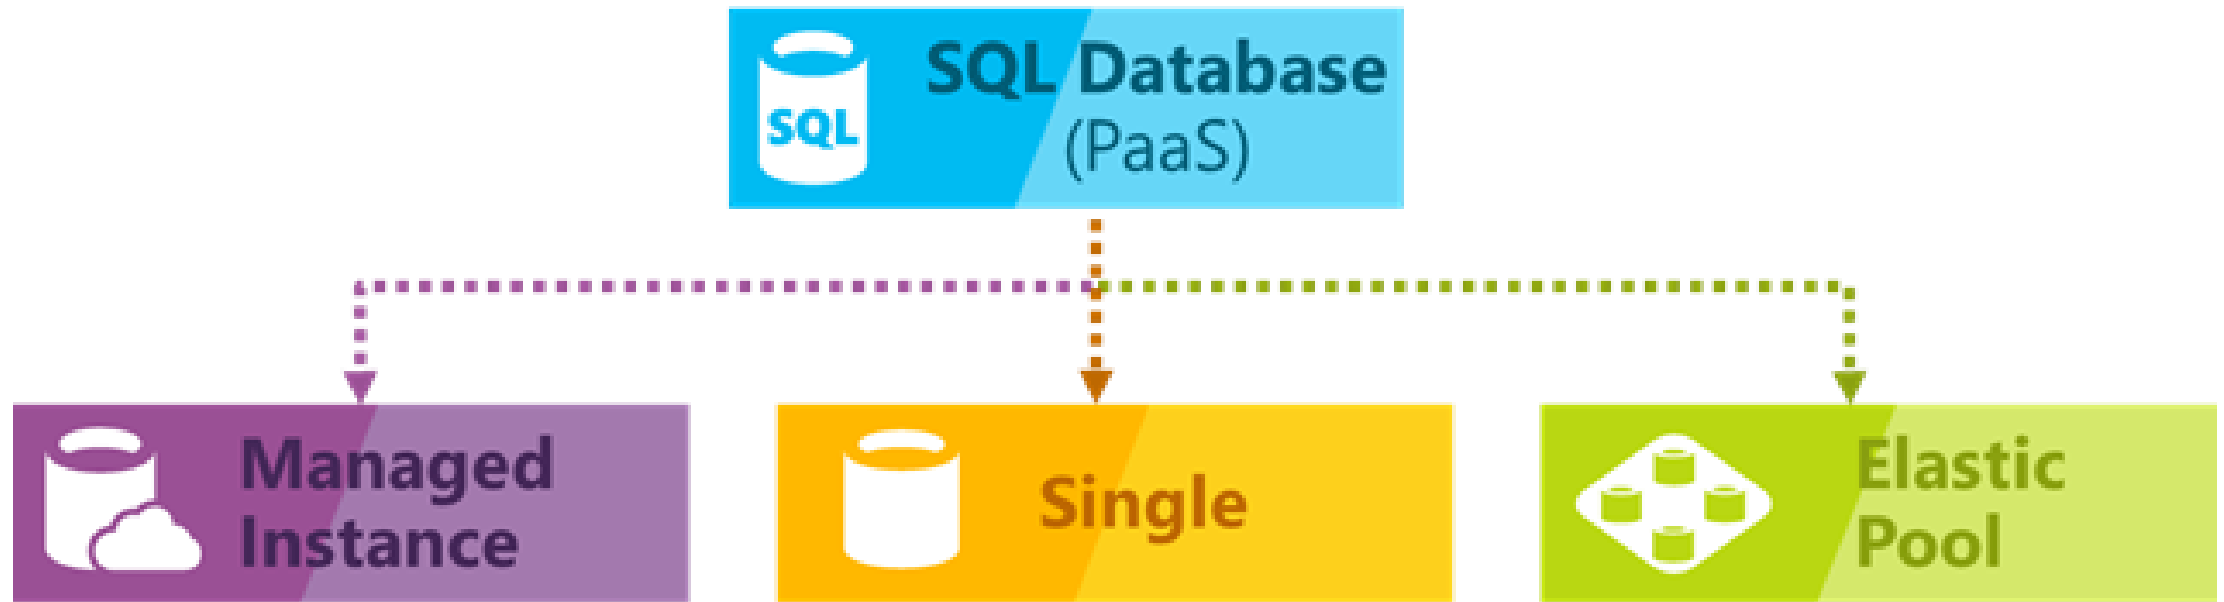

SQL PaaS DATA PLATFORM OPTIONS