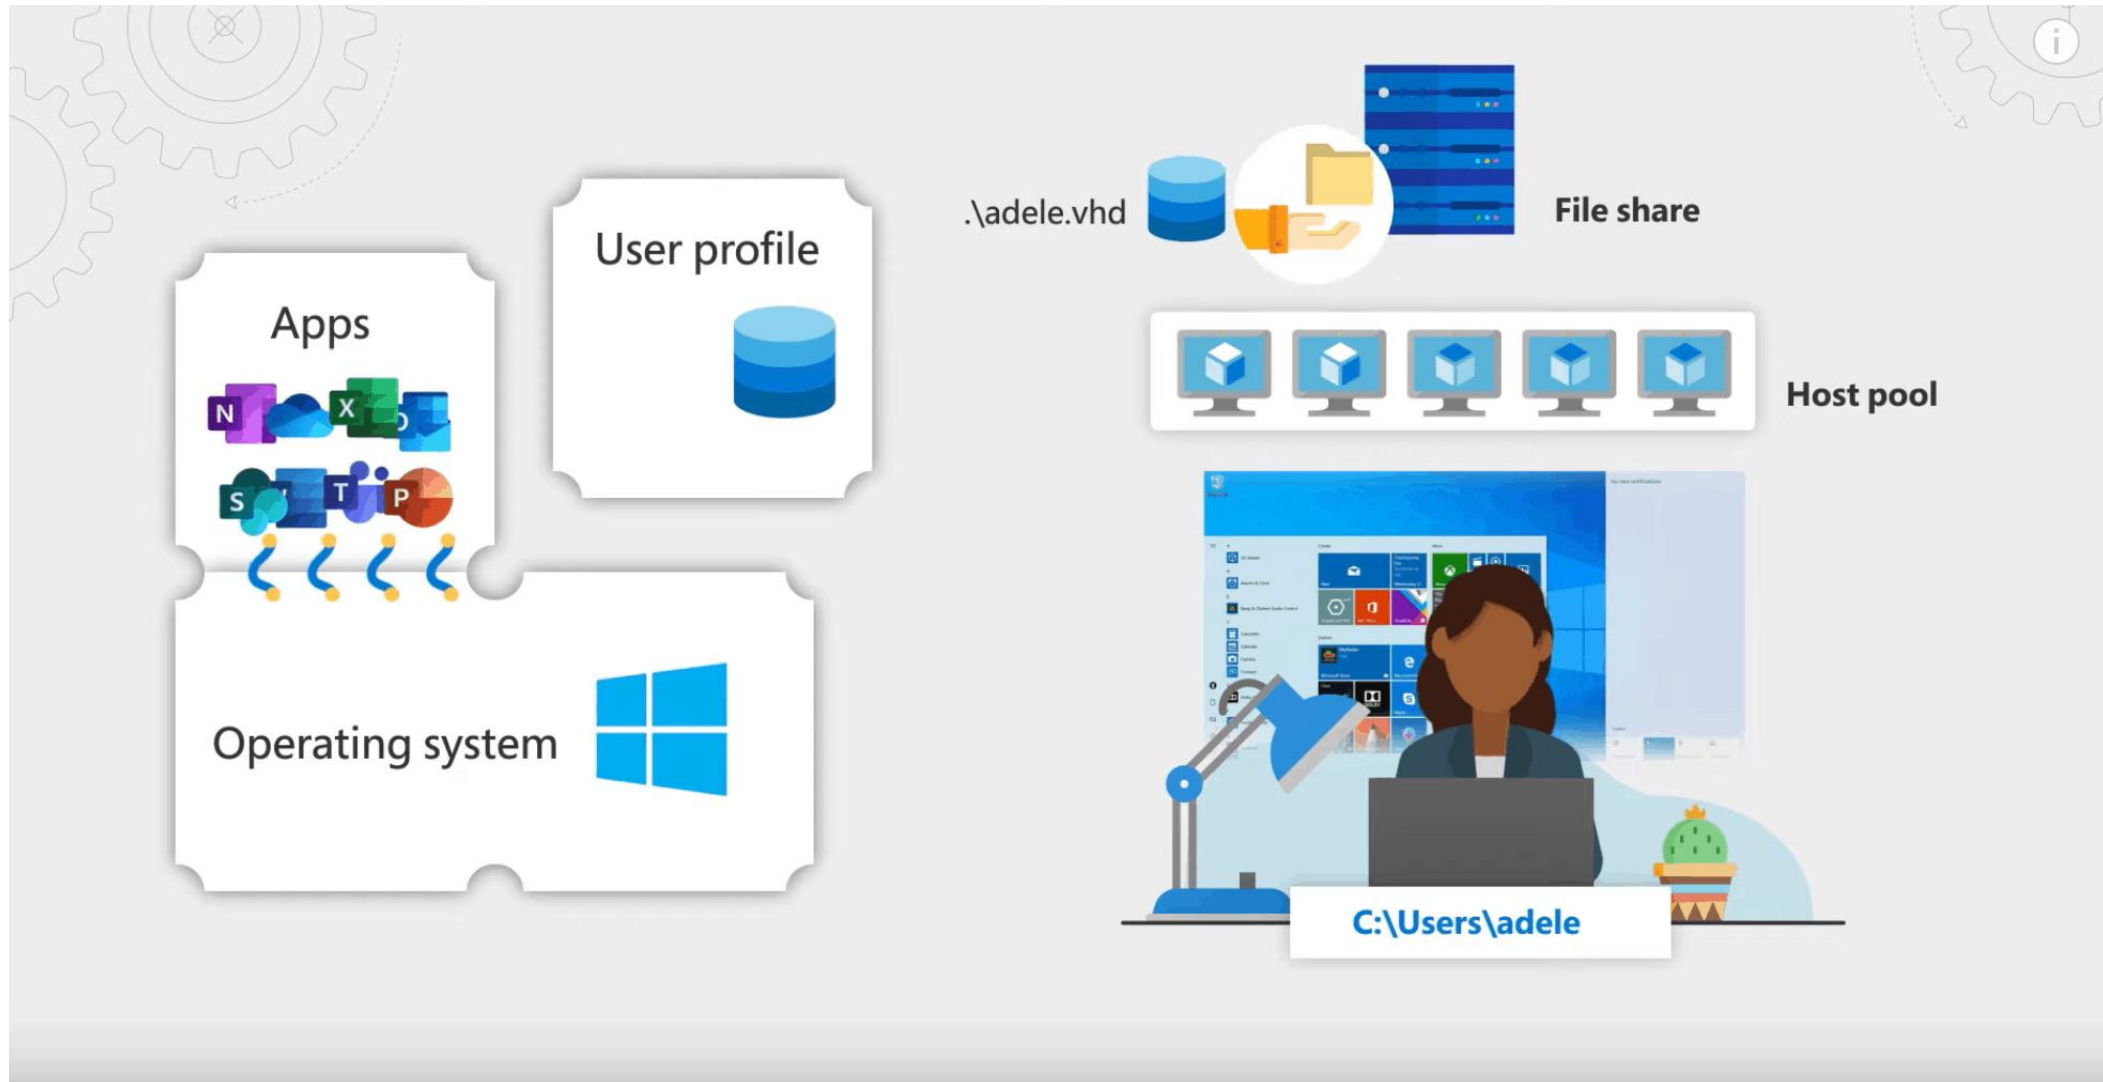

MSIX APP ATTACH