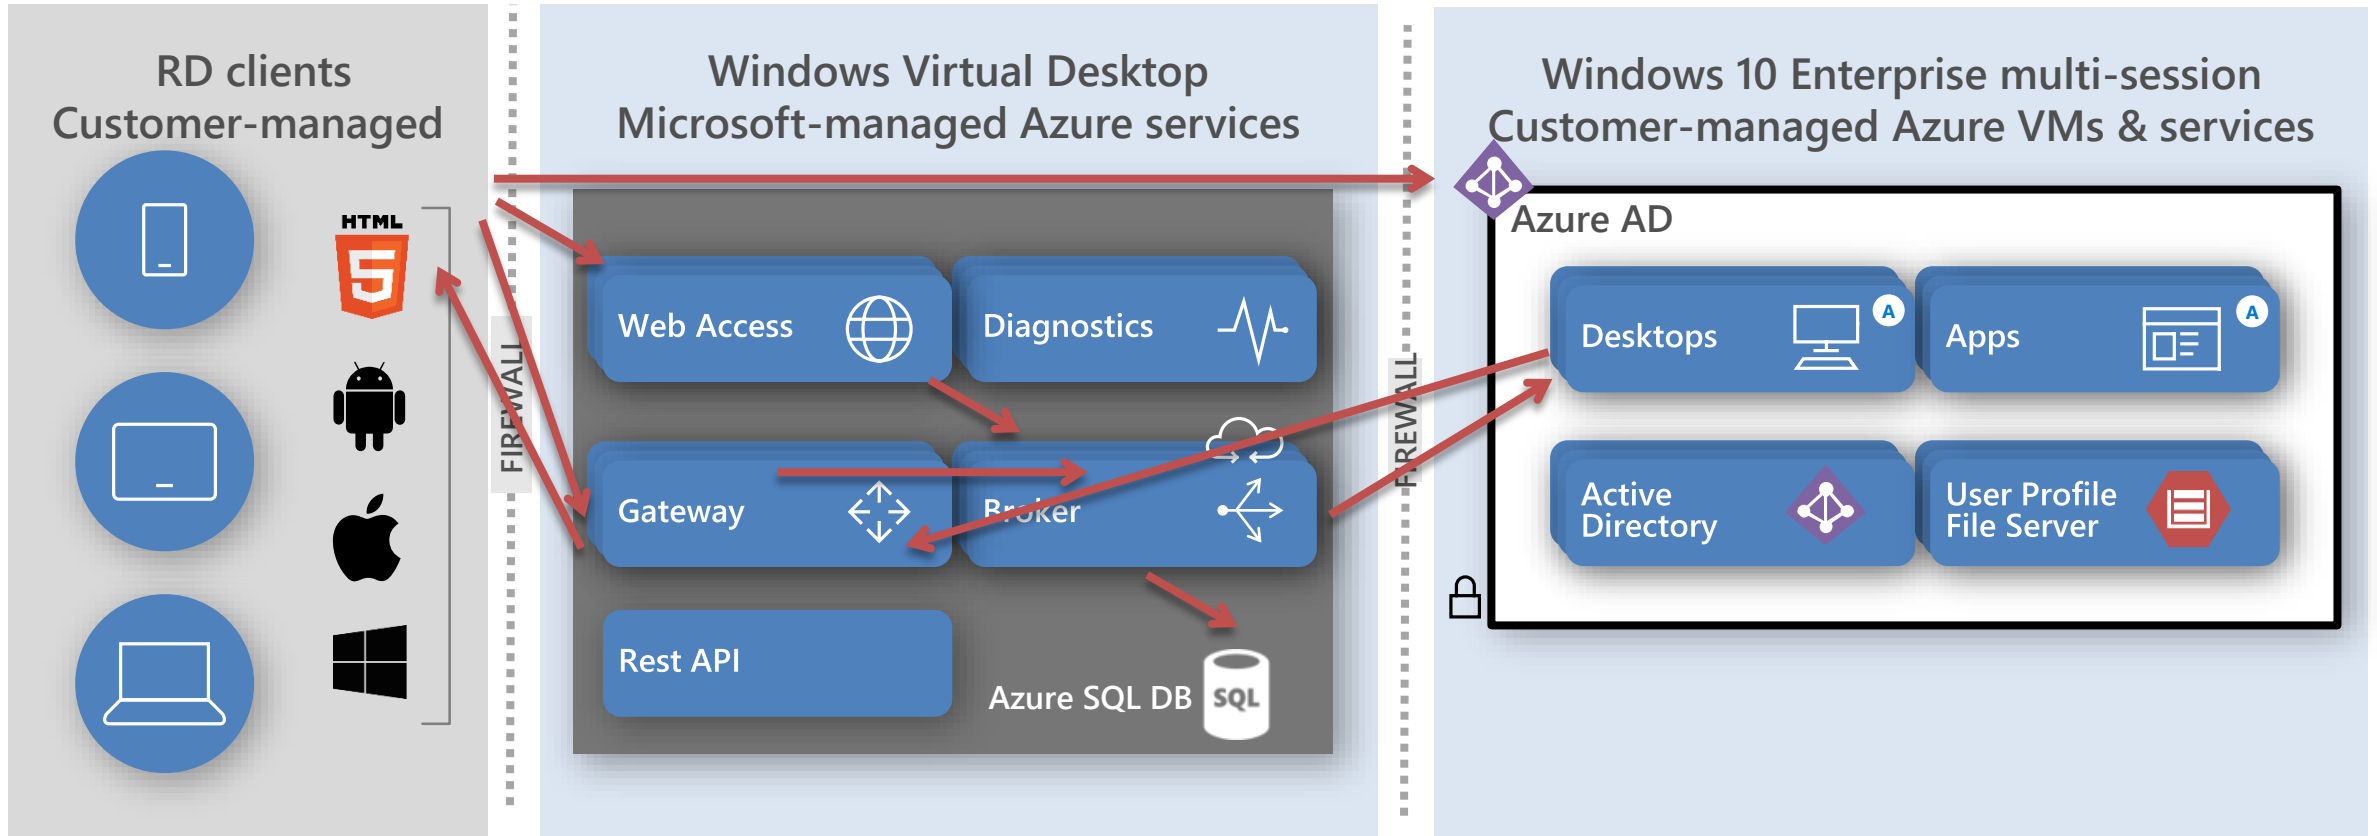

- WVD pooled vs personal desktops

WINDOWS VIRTUAL DESKTOP ARCHITECTUUR

WINDOWS VIRTUAL DESKTOP ARCHITECTUUR

Traffic Manager, App Services, Azure SQL DB

* MFA, Conditional Access

Reverse Connect

UITBREIDBAAR EN AANPASBAAR

Third Party

WVD Approved Providers

CITRIX[®] **vmware**[®]

WVD Value-Added Partners

liquidware[™]

Lakeside[®]

people[®]TECH

ThinPrint