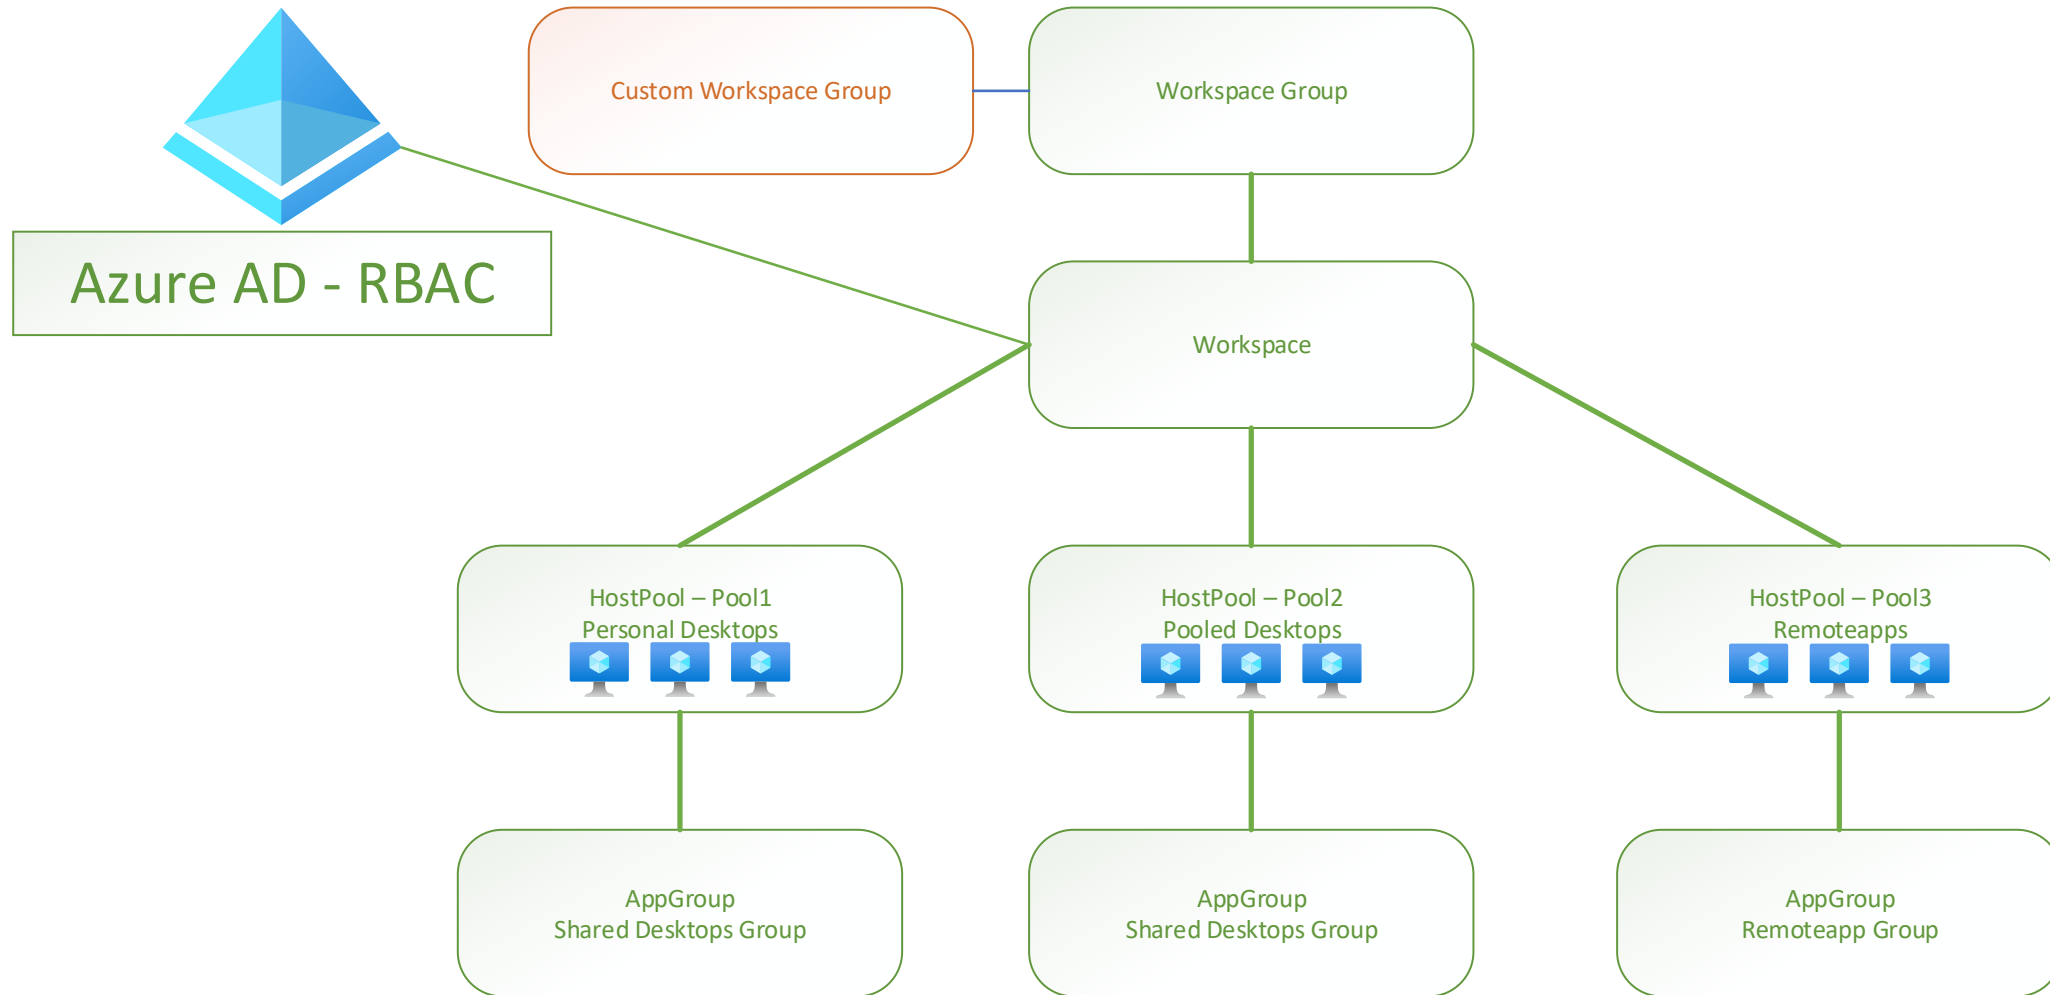

Third Party

WVD Approved Providers

CITRIX[®] **vmware**[®]

WVD Value-Added Partners

liquidware[™]

Lakeside[®]

people[®]TECH

ThinPrint

WVD Hardware Partners

SAMSUNG

Lenovo[™]

Microsoft Surface

BEHEER WINDOWS VIRTUAL DESKTOP TENANT

WAAR EN WANNEER WINDOWS VIRTUAL DESKTOP?

USE CASES

Security and regulation

Design and engineering
Legacy apps
Software dev test

GEBRUIKERSERVARING

- Windows 10 gebruikerservaring
- Desktops – RemoteApps
- Device Redirection (printers, clipboard, camera, audio..)
- Nieuwe RDP client
 - RemoteApp integratie in Start Menu
 - RDP protocol performantie optimalisatie
- Multi-monitor support (max 16 monitors tot 8k x 8k resolutie)