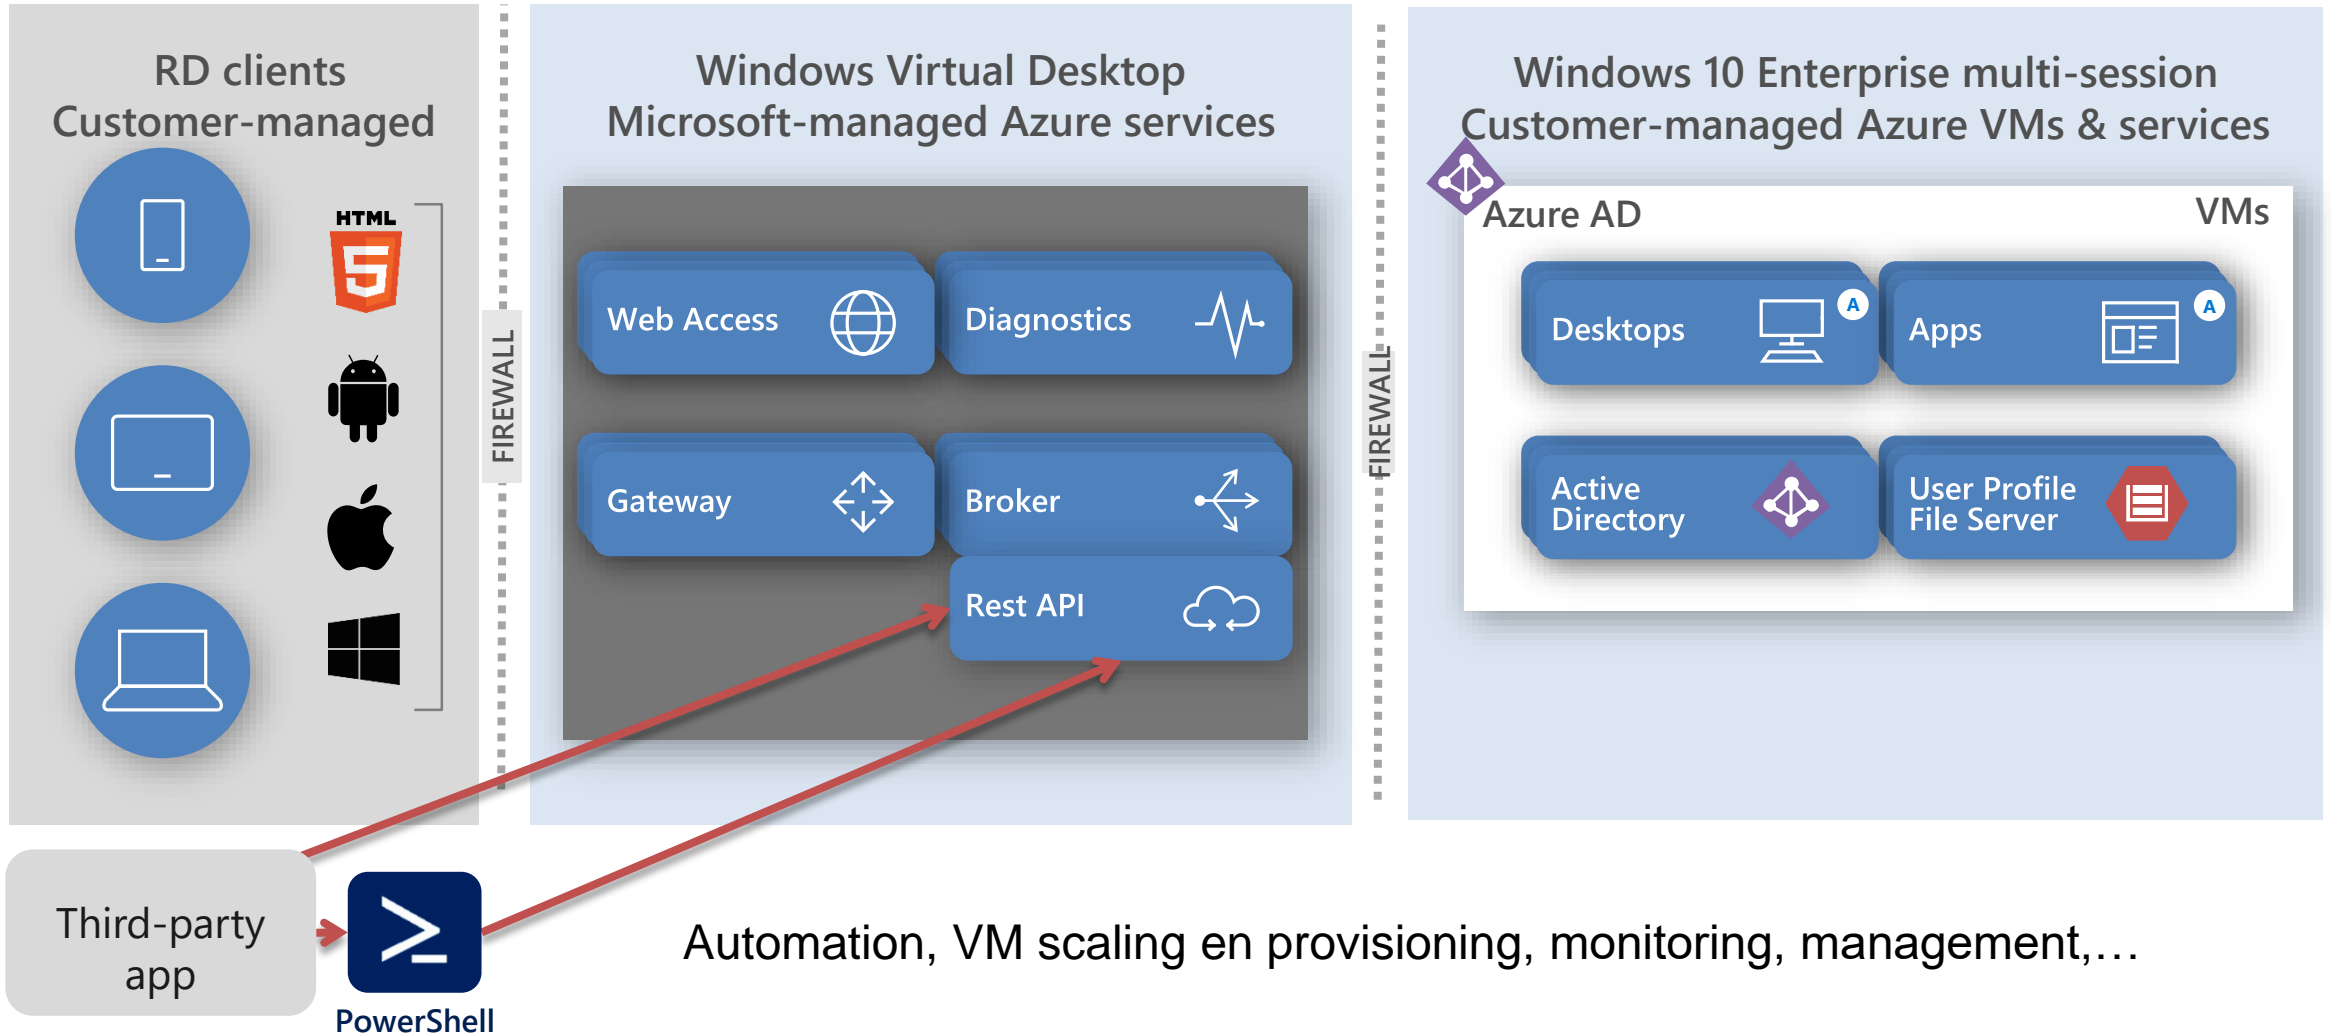

- WVD pooled vs personal desktops

WINDOWS VIRTUAL DESKTOP ARCHITECTUUR

WINDOWS VIRTUAL DESKTOP ARCHITECTUUR

Traffic Manager, App Services, Azure SQL DB

* MFA, Conditional Access

Reverse Connect

UITBREIDBAAR EN AANPASBAAR

Third Party

WVD Approved Providers

CITRIX[®] **vmware**[®]

WVD Value-Added Partners

liquidware[™]

Lakeside[®]

people[®]TECH

ThinPrint