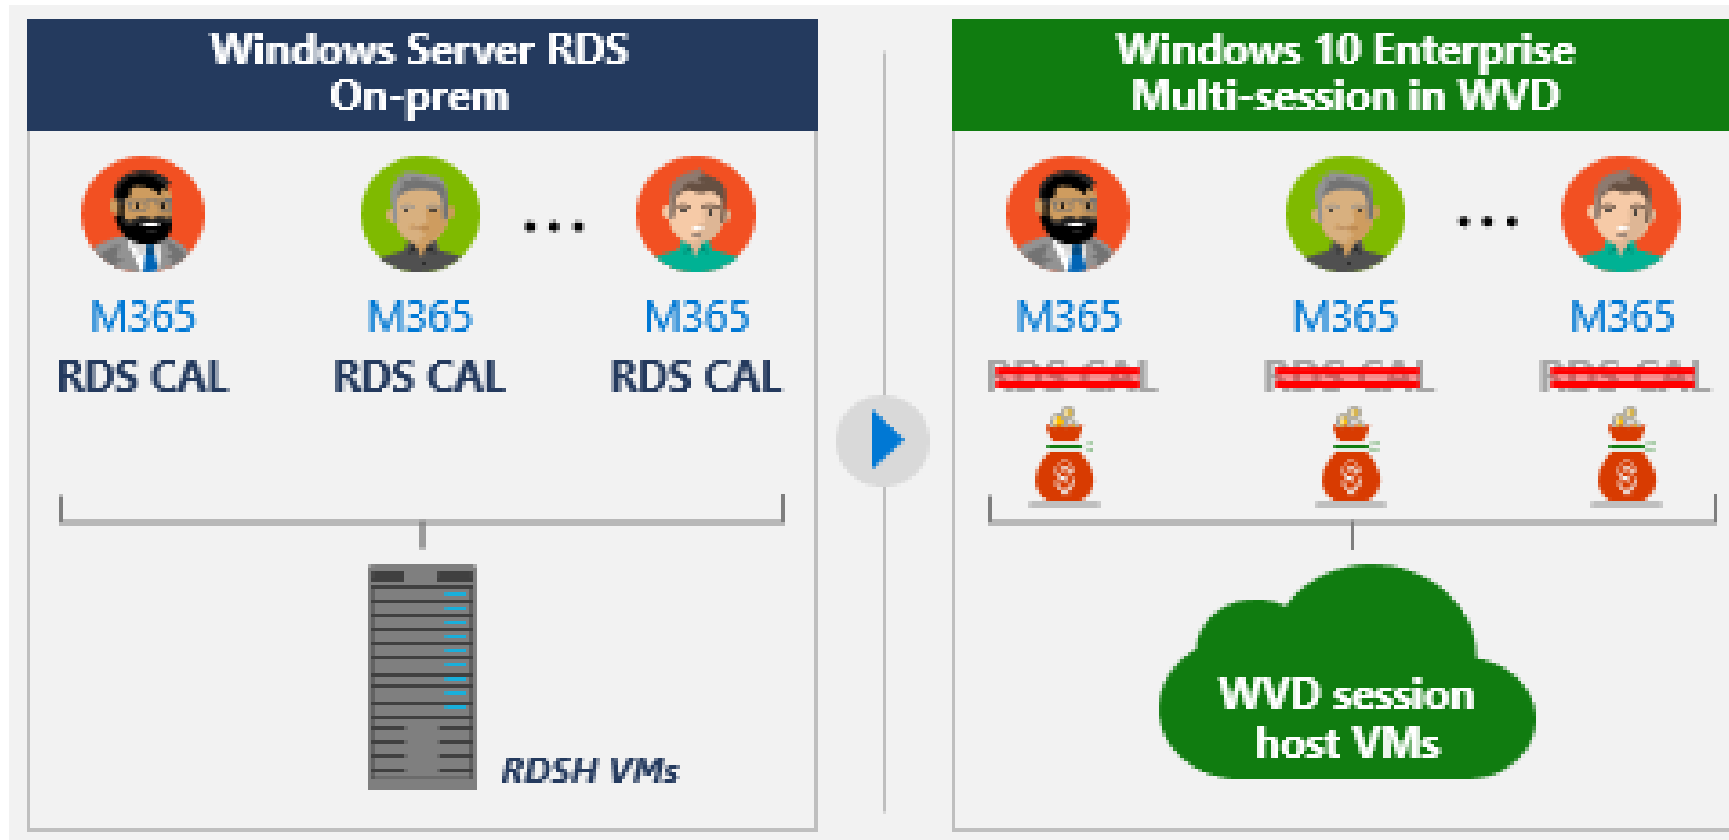

WINDOWS SERVER RDS ON-PREM VS WINDOWS 10 MULTI-SESSION

- Geen extra licenties nodig met Windows 10 Multi-User → Office 365