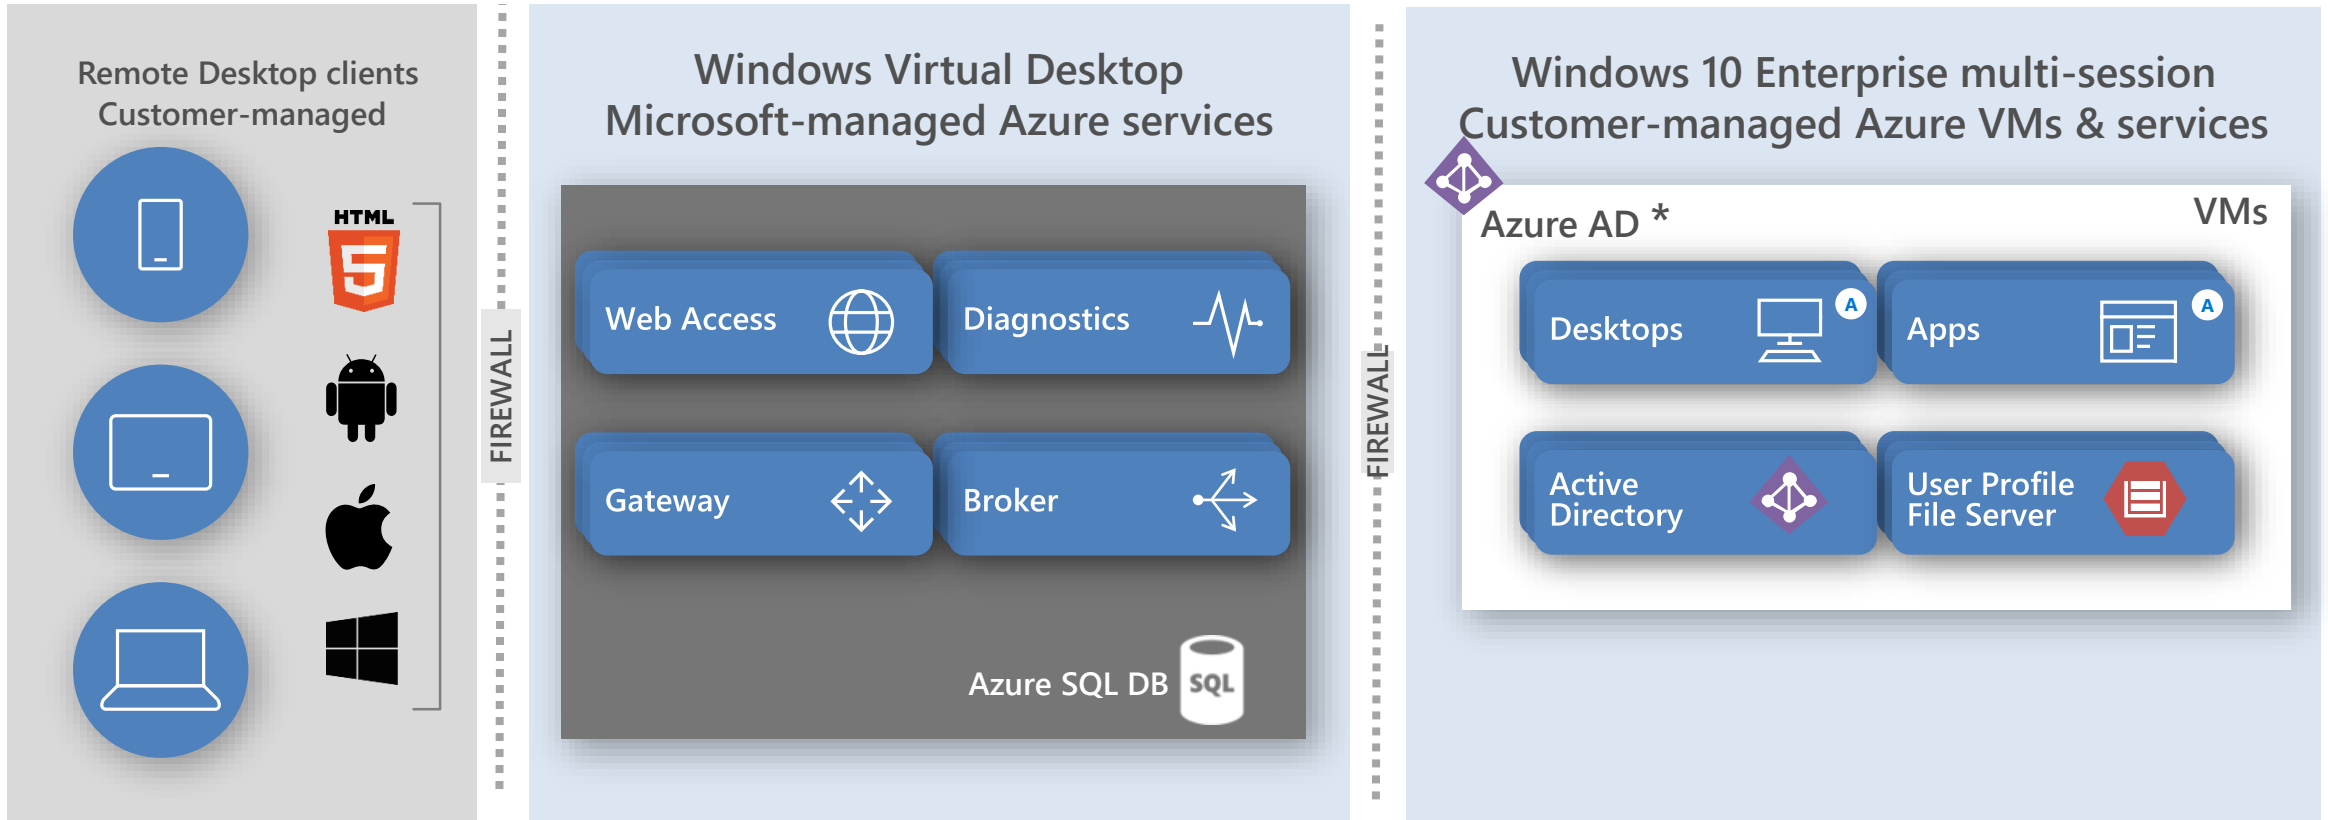

WVD SUPPORT

- Windows 10 Multi-session
- Windows 10 Multi-session incl Office 365 ProPlus
- Windows 10 Single-session
- Windows 7 Single-session incl Security Extended Updates
- Windows Server 2012 R2
- Windows Server 2016
- Windows Server 2019

- WVD pooled vs personal desktops

WINDOWS VIRTUAL DESKTOP ARCHITECTUUR

WINDOWS VIRTUAL DESKTOP ARCHITECTUUR

Traffic Manager, App Services, Azure SQL DB

* MFA, Conditional Access

Reverse Connect

UITBREIDBAAR EN AANPASBAAR