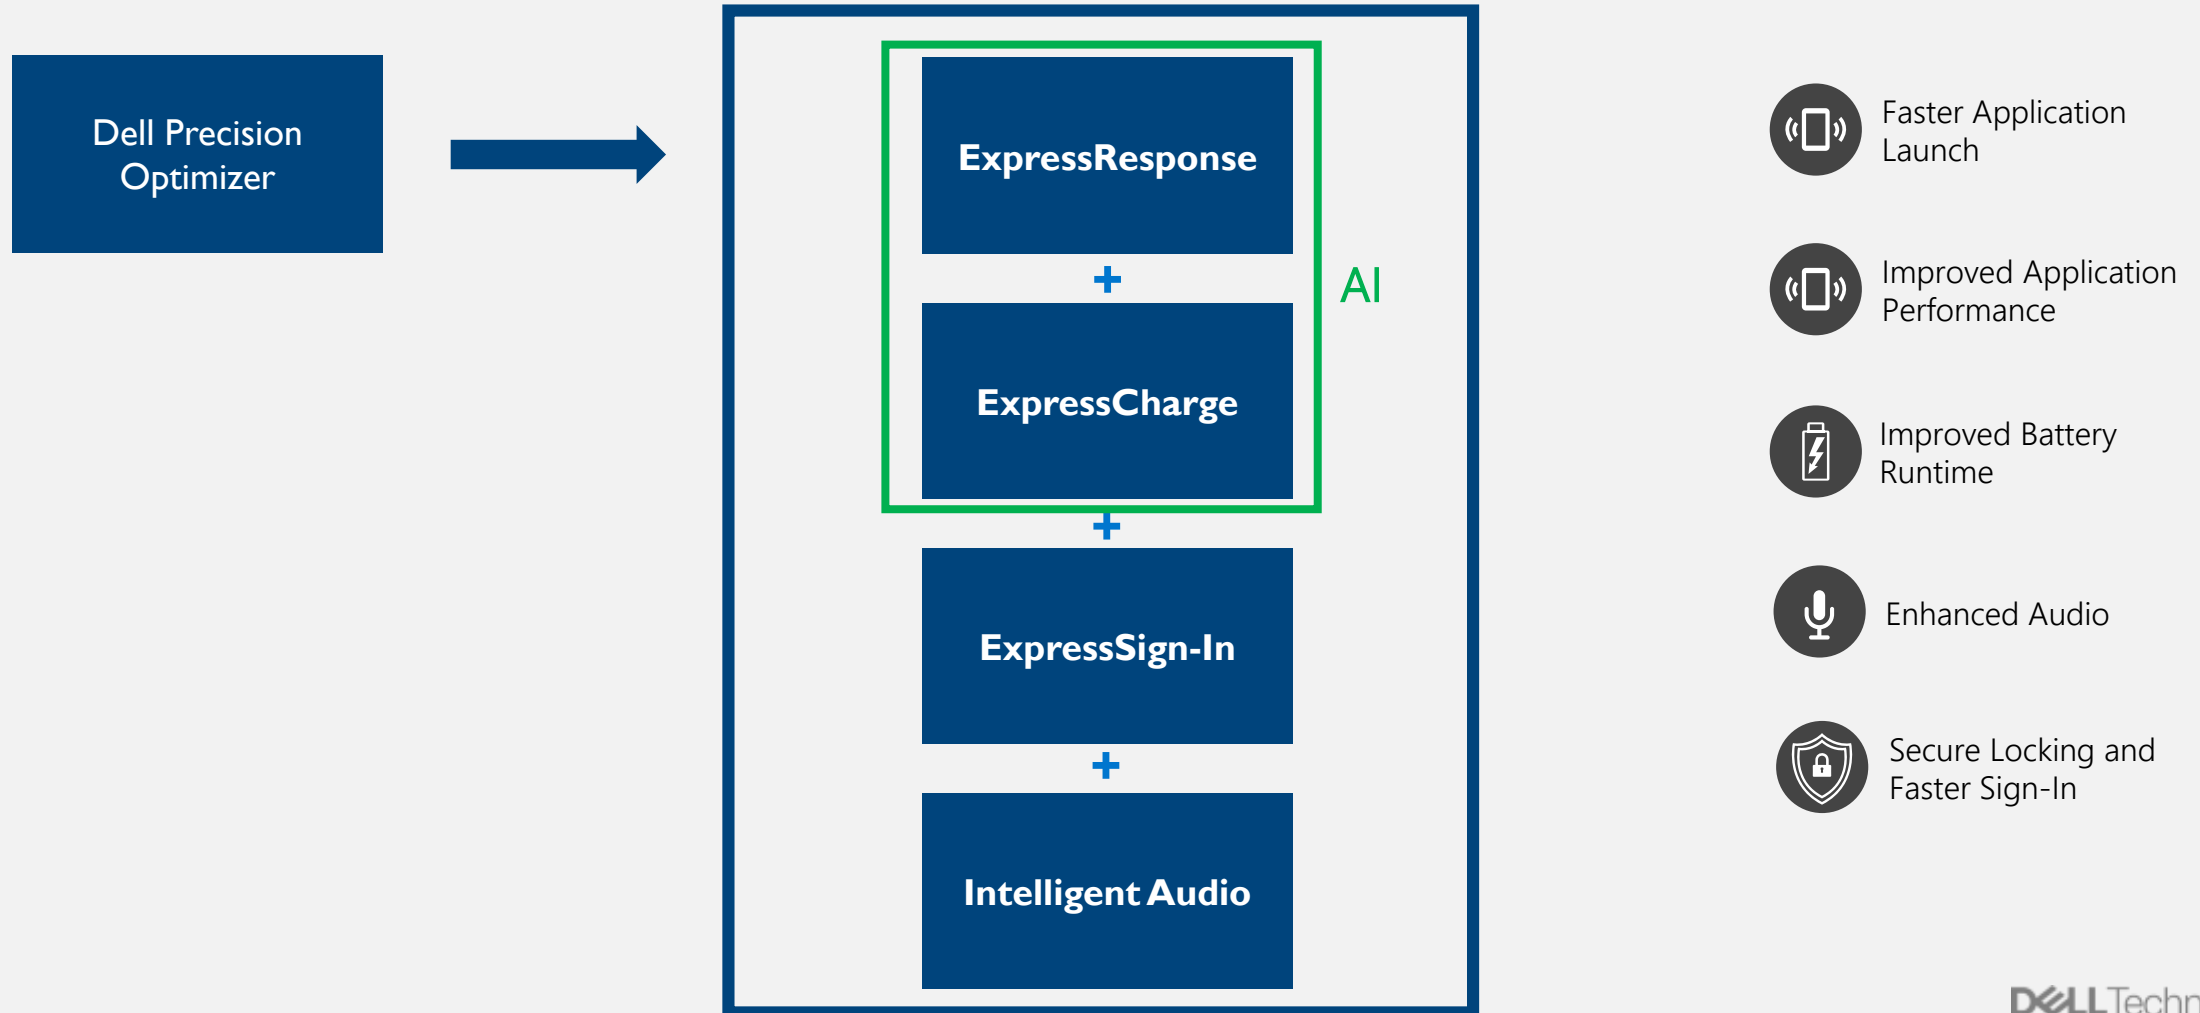

Dell Optimizer

Dell Optimizer focuses on Device Optimization

Dell Optimizer builds on Dell Precision Optimizer by including valuable system capabilities within one simplified user interface, and includes AI/ML models to learn your behavior and optimize the device experience to you.