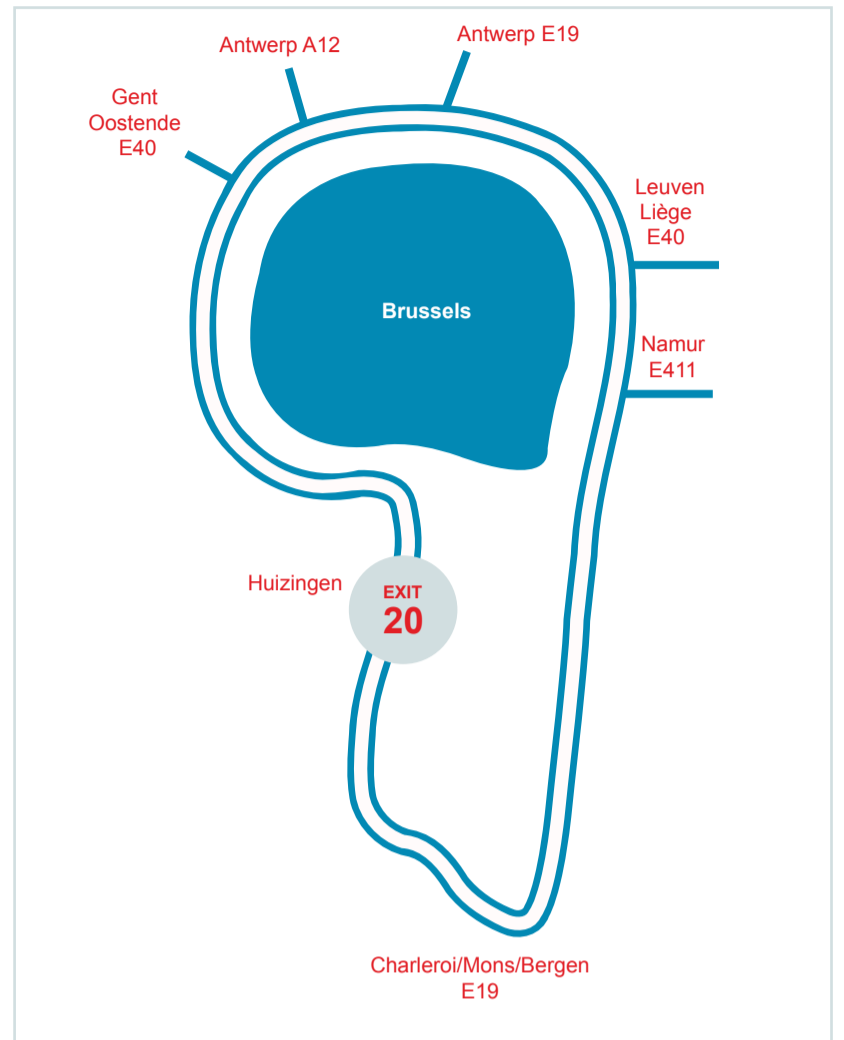

Hoofdkantoor Huizingen
 Industriezone Zenneveld
 A. Vaucampsiaan 42
 1654 Huizingen

TEL +32 2 801 55 55

Two railway stations within walking distance:
 1. Huizingen on the line Mechelen - Leopoldswijk Brussels - Halle
 2. Buizingen on the line Brussels South - Halle
 Time table: see www.nmbs.be