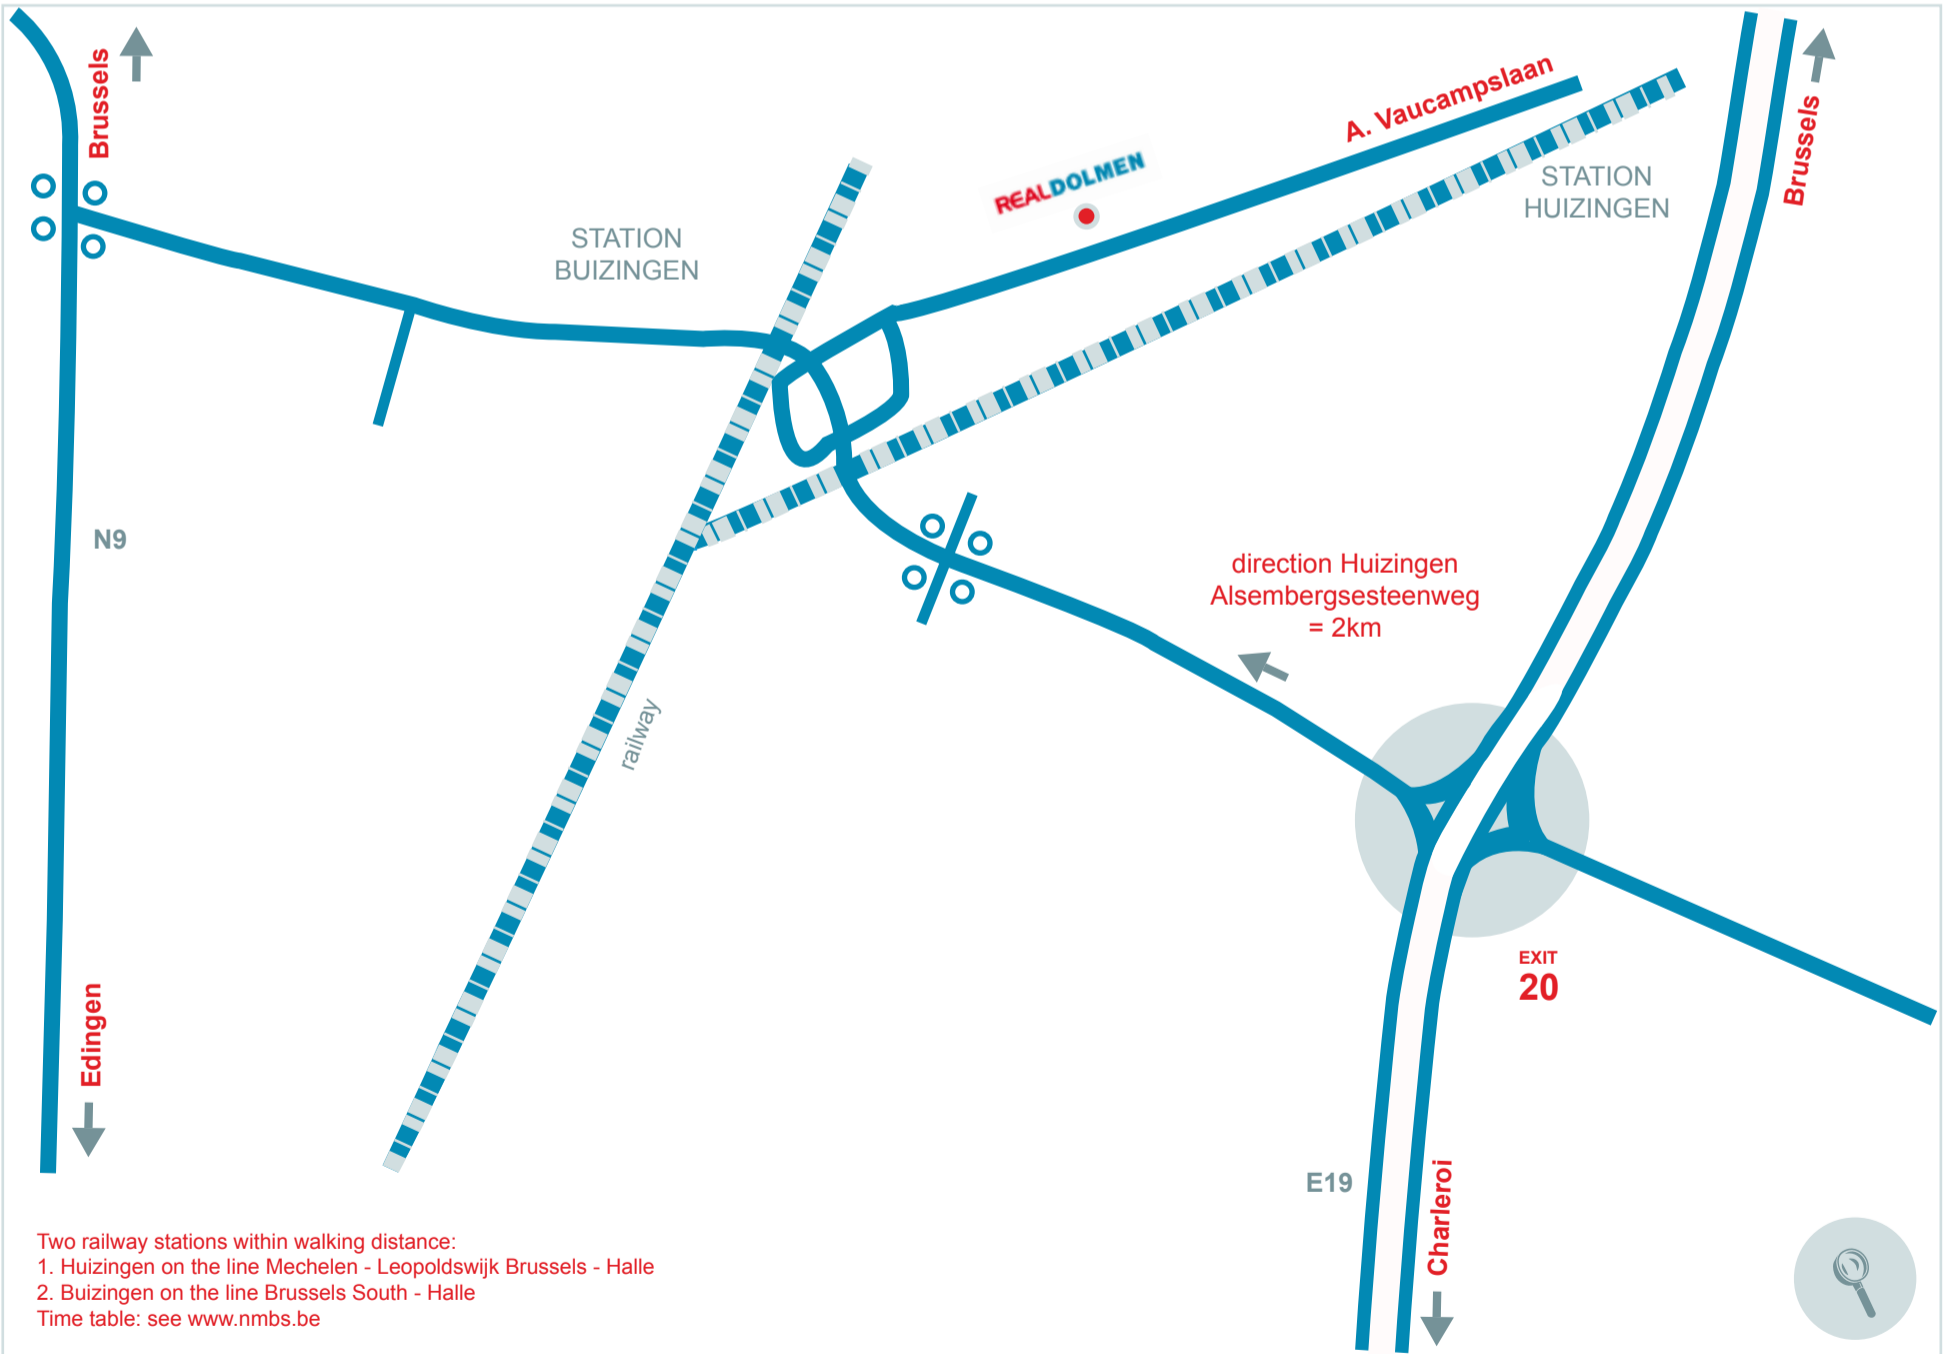

Hoofdkantoor Huizingen
 Industriezone Zenneveld
 A. Vaucampsiaan 42
 1654 Huizingen

TEL +32 2 801 55 55

Two railway stations within walking distance:
 1. Huizingen on the line Mechelen - Leopoldswijk Brussels - Halle
 2. Buizingen on the line Brussels South - Halle
 Time table: see www.nmbs.be